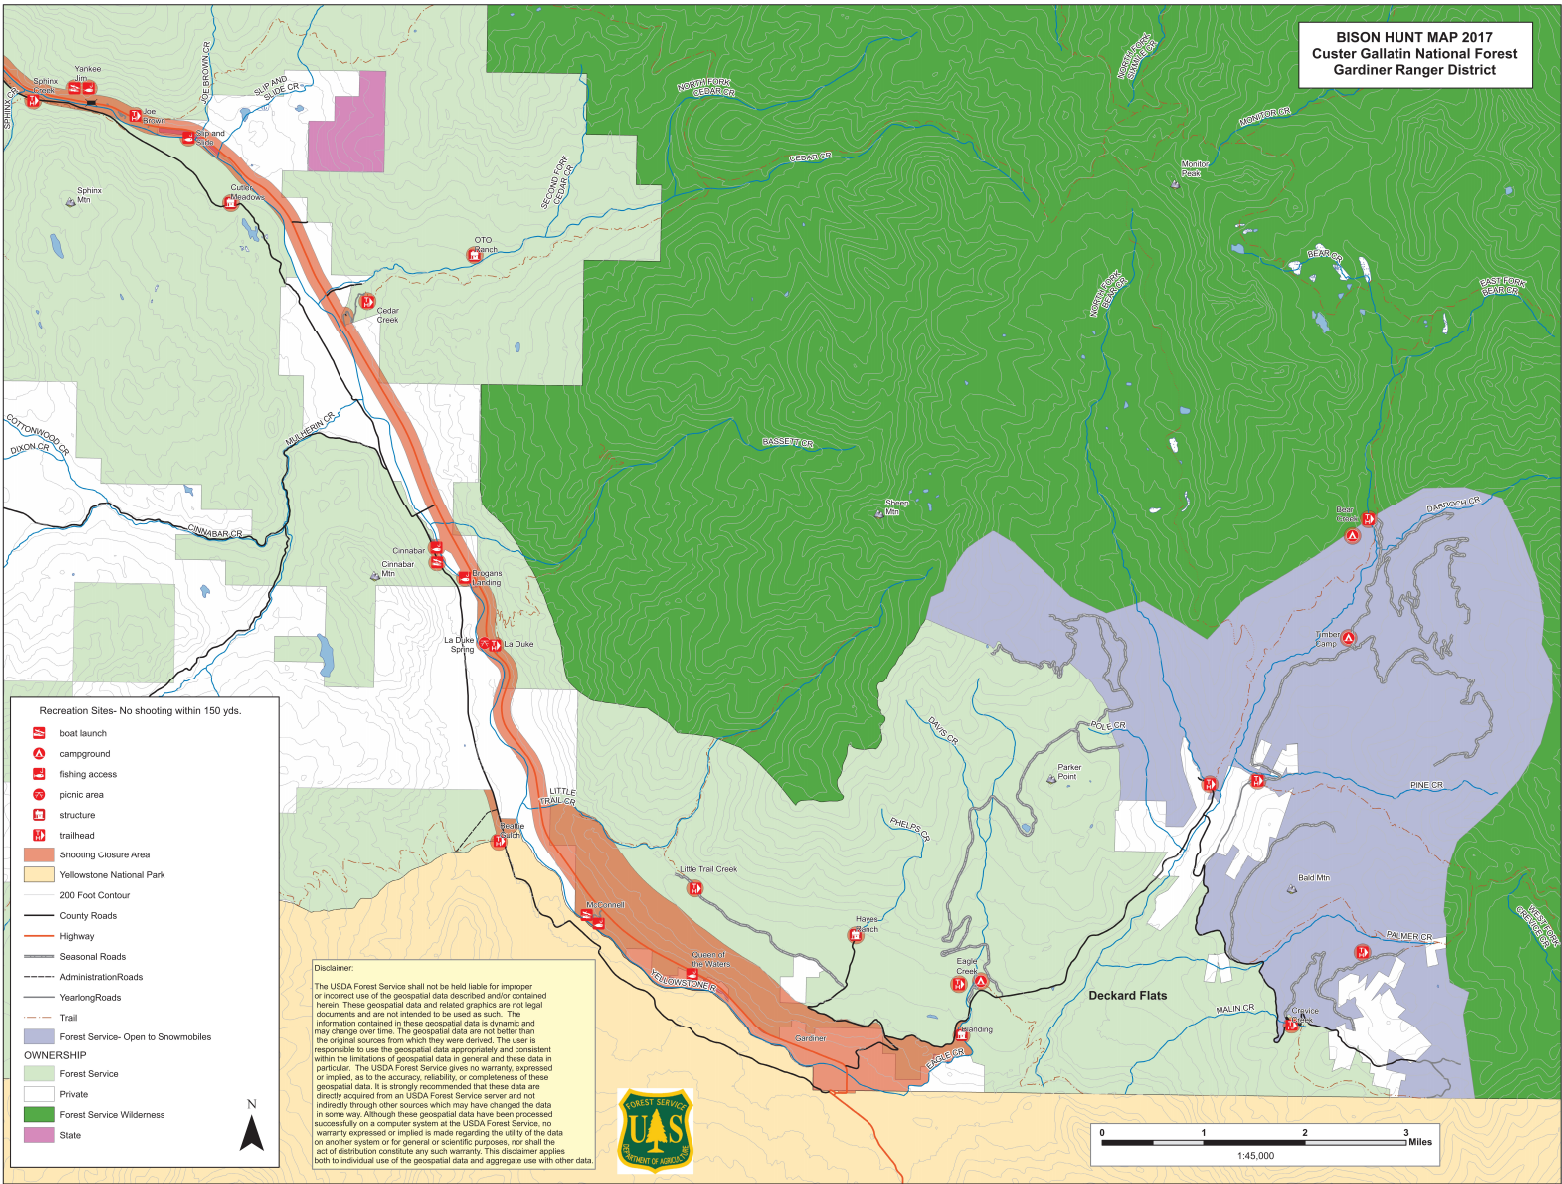

BISON HUNT MAP 2017
Custer Gallatin National Forest
Gardiner Ranger District

Recreation Sites- No shooting within 150 yds.

- boat launch
- campground
- fishing access
- picnic area
- structure
- trailhead
- Smoking Closure Area
- Yellowstone National Park
- 200 Foot Contour
- County Roads
- Highway
- Seasonal Roads
- Administration Roads
- Yearlong Roads
- Trail
- Forest Service- Open to Snowmobiles

OWNERSHIP

- Forest Service
- Private
- Forest Service Wilderness
- State